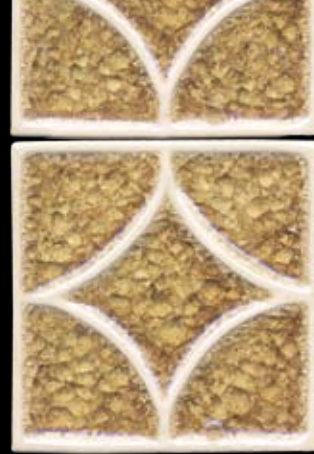

BORDERS & LINERS

INFINITY: COLOR - CRYSTAL - 2 x 8

INFINITY: COLOR - CRYSTAL & WHEAT - 2 x 8

HOPE: COLOR - SAGE - 1 5/8 x 8

HOPE: COLOR - SMOKE, HOPS, & SAGE - 1 5/8 x 8

UNIVERSE: COLOR - CANYON - 2 x 8

UNIVERSE: COLOR - CANYON & CRYSTAL - 2 x 8

VERONICA: COLOR - WHEAT - 2 x 8

VERONICA: COLOR - WHEAT & AMBER - 2 x 8

TWILIGHT: COLOR - SKY - 1 x 8

TWILIGHT: COLOR - SKY & MARINE - 1 x 8

MOTION: COLOR - SMOKE - 1 1/8 x 8

MOTION: COLOR - SMOKE & HOPS - 1 1/8 x 8

POTENTIAL: COLOR - SAGE - 1 1/8 x 8

POTENTIAL: COLOR - SAGE & CITRINE - 1 1/8 x 8

PEACE: COLOR - CANYON - 7/8 x 8

PEACE: COLOR - CANYON & AMBER - 7/8 x 8

CONNECTION: COLOR - CARIBBEAN - 7/8 x 8

CONNECTION: COLOR - CARIBBEAN & EMERALD - 7/8 x 8

PANEE: COLOR - COFFEE, RUNNING BOND PATTERN - 1 x 8

Use Glassic tiles alone as a dramatic feature statement, or as the perfect complement to any ceramic tile or natural stone.

BACKSPLASH, RHOMBOID PATTERN IN CUSTOM BLEND