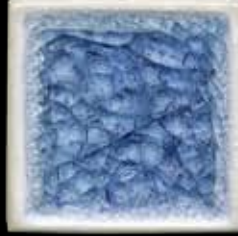

SKY & OCEAN

SKYLAR: COLOR - CANYON - 2 X 4

CANYON & CRYSTAL

SASSY: SKY - 2 X 2

SKY & CRYSTAL

ALLYSSA: CANYON

CANYON & WHEAT

SUMMER: COLOR - SMOKE - 3 X 6

SMOKE & WHEAT

COLORS

SIZES

CRYSTAL

CITRINE

CADET

ROSE

SMOKE