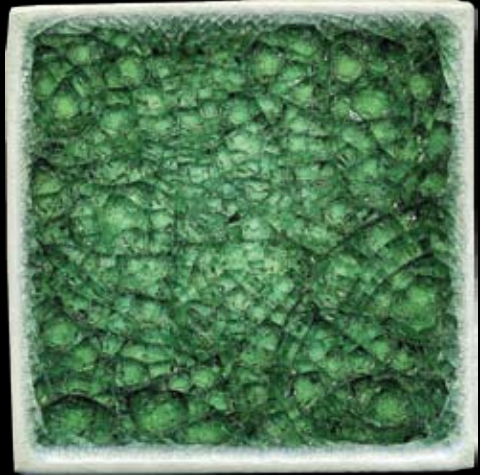

VERONICA: COLOR - WHEAT - 2 x 8

VERONICA: COLOR - WHEAT & AMBER - 2 x 8

TWILIGHT: COLOR - SKY - 1 x 8

TWILIGHT: COLOR - SKY & MARINE - 1 x 8

MOTION: COLOR - SMOKE - 1 1/8 x 8

MOTION: COLOR - SMOKE & HOPS - 1 1/8 x 8

SKY

WHEAT

KHAKI

OCEAN

HOPS

SAGE

MARINE

AMBER

EMERALD

PLUM

COFFEE

CARIBBEAN

JEWEL

CANYON

NAUTICAL

MOODY

4" X 4" EMERALD

2" X 2" COFFEE & AMBER

1" X 1" BLEND OF MARINE, SKY & OCEAN

RHOMBOIDS 2" X 4 1/8"

HALF PIECES AVAILABLE FOR 4"X4", 2"X2" & RHOMBOIDS

--- DIST. BY ---

Minor surface and shade variations from samples and within shipped lots are to be expected. These variations provide the unique character which sets Classic tiles apart from the mechanical appearance of other mass-produced products.