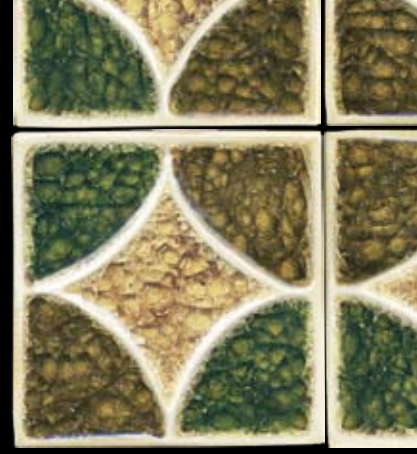

VERONICA: COLOR - WHEAT - 2 x 8

VERONICA: COLOR - WHEAT & AMBER - 2 x 8

TWILIGHT: COLOR - SKY - 1 x 8

TWILIGHT: COLOR - SKY & MARINE - 1 x 8

MOTION: COLOR - SMOKE - 1 1/8 x 8

MOTION: COLOR - SMOKE & HOPS - 1 1/8 x 8

PANEE: COLOR - COFFEE, RUNNING BOND PATTERN - 1 x 8

Use Glassic tiles alone as a dramatic feature statement, or as the perfect complement to any ceramic tile or natural stone.

BACKSPLASH, RHOMBOID PATTERN IN CUSTOM BLEND

JULIA: COLOR - WHEAT, CIRCLE PATTERN, 4 X 4

WHEAT, SAGE, & KHAKI

COMPLETE: COLOR - AMBER - 4 X 4

AMBER & WHEAT

CUSTOM MULTICOLOR LINER CRYSTAL, SAGE & HOPS

KRISTEN: COLOR - SAGE - 4 X 4

SAGE & SMOKE

ETERNAL: COLOR - SKY, WAVE PATTERN - 4 X 4

SKY & OCEAN

SKYLAR: COLOR - CANYON - 2 X 4

CANYON & CRYSTAL

SASSY: SKY - 2 X 2

SKY & CRYSTAL

ALLYSSA: CANYON

CANYON & WHEAT

SUMMER: COLOR - SMOKE - 3 X 6