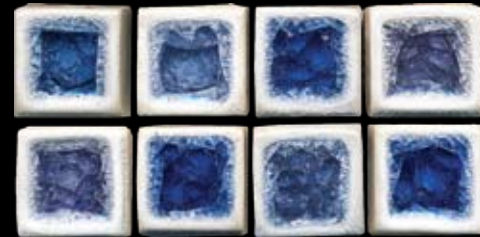

EMERALD

PLUM

COFFEE

CARIBBEAN

JEWEL

CANYON

NAUTICAL

MOODY

4" X 4" EMERALD

2" X 2" COFFEE & AMBER

1" X 1" BLEND OF MARINE, SKY & OCEAN

RHOMBOIDS 2" X 4 1/8"

HALF PIECES AVAILABLE FOR 4"X4", 2"X2" & RHOMBOIDS

--- DIST. BY ---

Minor surface and shade variations from samples and within shipped lots are to be expected. These variations provide the unique character which sets Classic tiles apart from the mechanical appearance of other mass-produced products.