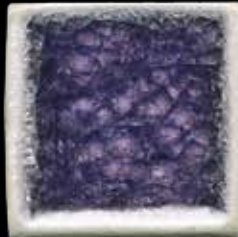

COLORS

SIZES

PLUM

HALF PIECES AVAILABLE FOR 4"X4", 2"X2" & RHOMBOIDS

--- DIST. BY ---

Minor surface and shade variations from samples and within shipped lots are to be expected. These variations provide the unique character which sets Classic tiles apart from the mechanical appearance of other mass-produced products.

GLASSICTILE.COM • 800-426-4335