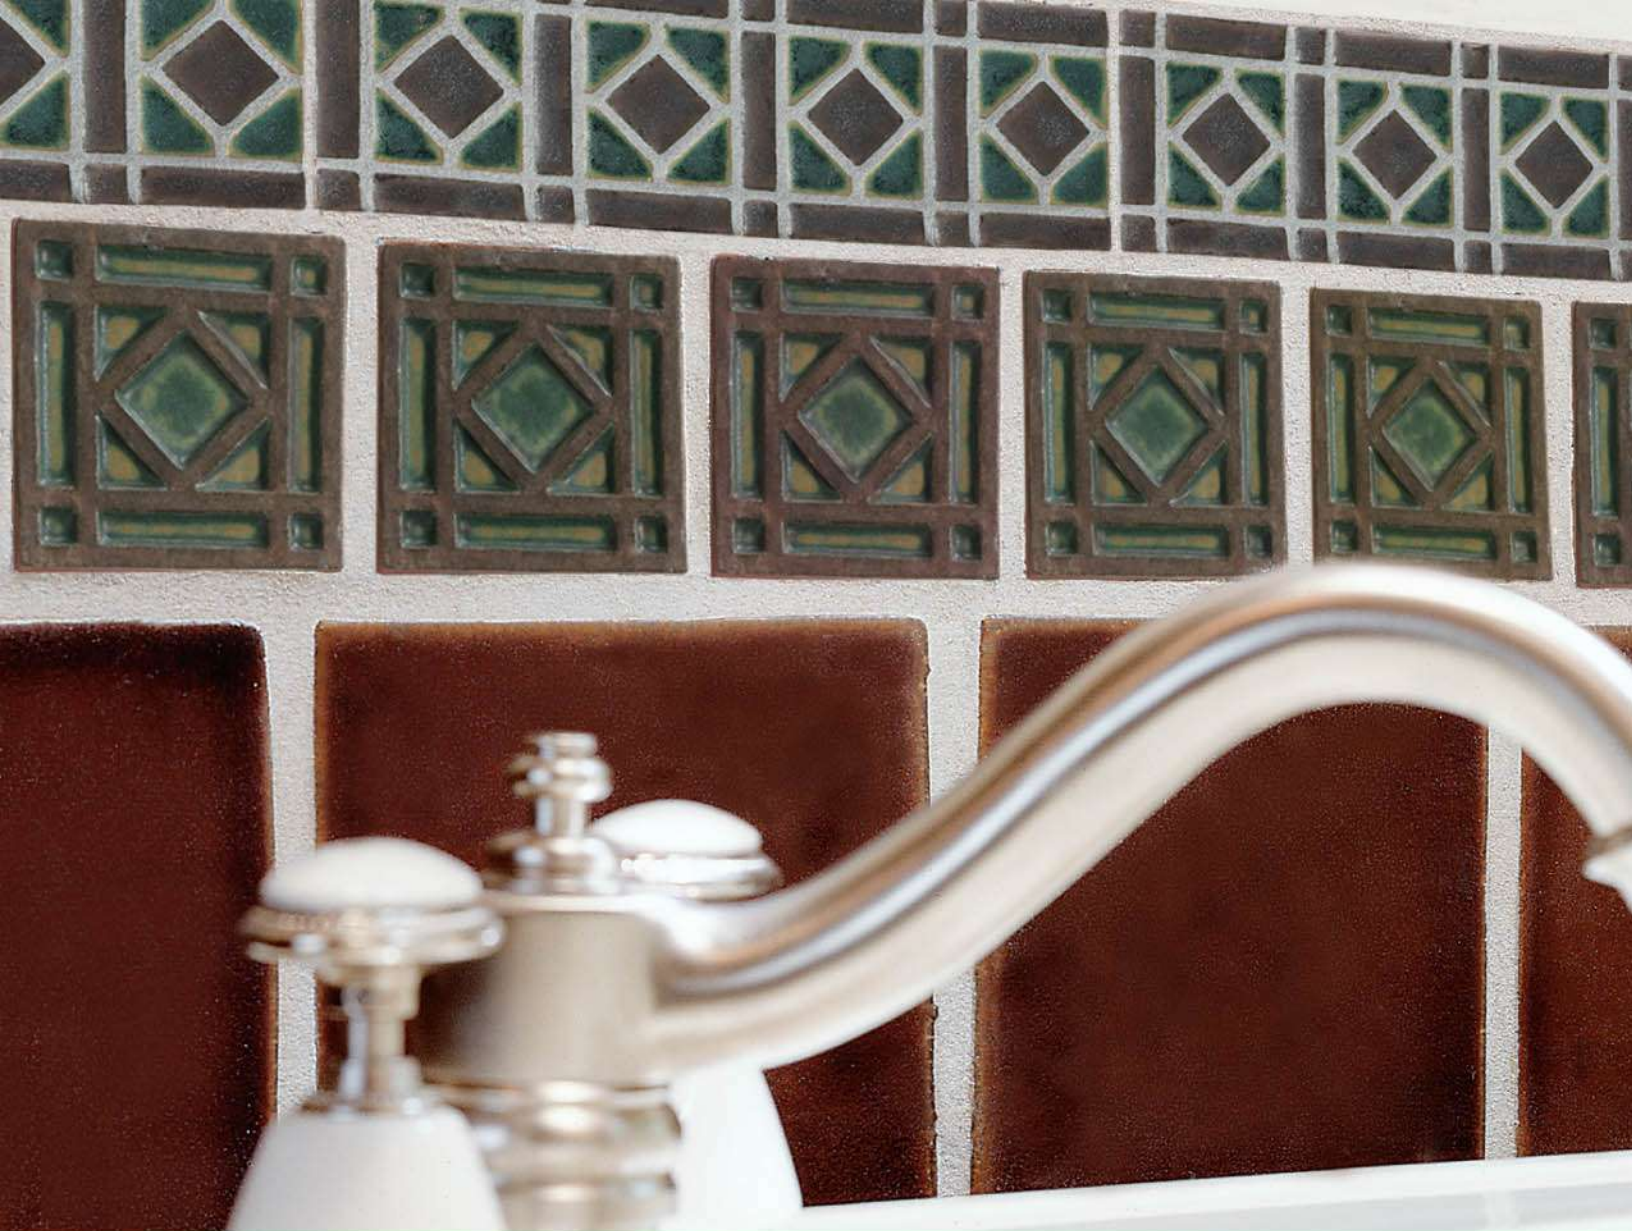

Bob TimberlakeTM

TILE COLLECTION

*Authentic,
meticulously
hand-crafted
tile using
old world tech-
niques . . .*

Epro, INC

®

SEASONS IN CERAMICS

A FARMHOUSE AT DUSK, WINTER'S FIRST SNOWFALL,
A HANDFUL OF ZINNIAS IN A TIME WORN PITCHER . . .
these are the wistful images captured by Bob Timberlake's skilled hand and
discerning eye. For more than 30 years, Bob Timberlake has turned his innate
talent into realistic paintings coveted by collectors the world over.

EPRO'S NEWEST LINE OF CERAMIC TILES HAS BEEN DESIGNED EXCLUSIVELY FOR *BOB TIMBERLAKE* and is only available through Epro distributors. Inspired by the beauty of the natural world, the collection is designed around four seasonal themes, each incorporating a palette of earthy colors and designs. Choose from one season or combine all four to create your own original masterpiece.

Like all Epro tile, the Bob Timberlake® collection is American made, designed and molded by skilled artisans. Each installation embodies the unique charm and exquisite quality that is representative of all pieces bearing the artist's name.